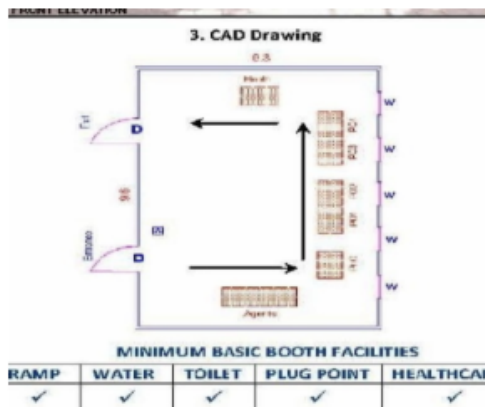

Nazri Naksha

Google Map View

Polling Station Building Front View

Polling Station Front View

Cad View

Key MAP View