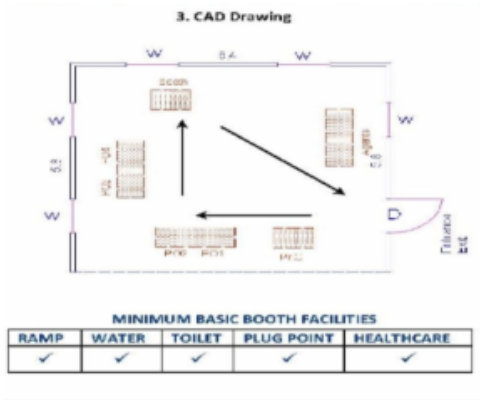

Nazri Naksha

Google Map View

Polling Station Building Front View

Polling Station Front View

Cad View

Key MAP View