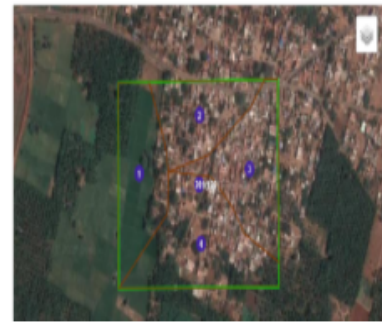

Nazri Naksha

Google Map View