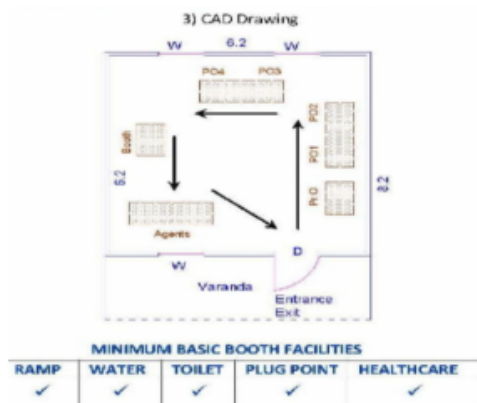

Nazri Naksha

Google Map View

Polling Station Building Front View

Polling Station Front View

Cad View

Key MAP View