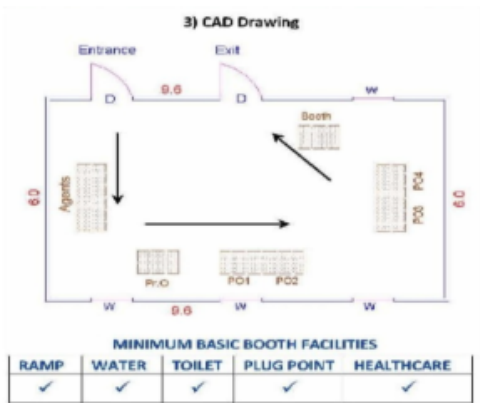

Nazri Naksha

Google Map View

Polling Station Building Front View

Polling Station Front View

Cad View

Key MAP View