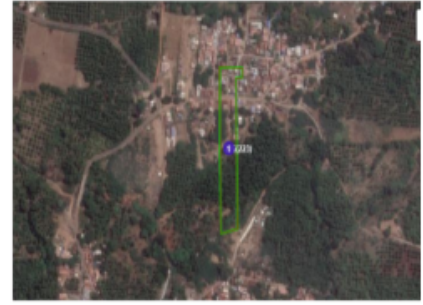

Nazri Naksha

Google Map View