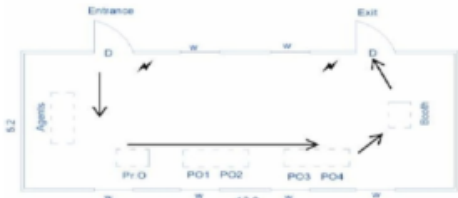

Cad View

Key MAP View

3) CAD Drawing