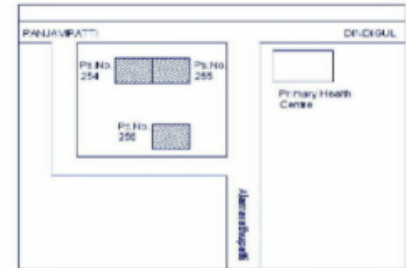

Nazri Naksha

Google Map View

Polling Station Building Front View

Polling Station Front View

Cad View

Key MAP View

3. CAD Drawing

MINIMUM BASIC BOOTH FACILITIES

RAMP	WATER	TOILET	PLUG POINT	HEALTHCARE
✓	✓	✓	✓	✓

4. Key Map