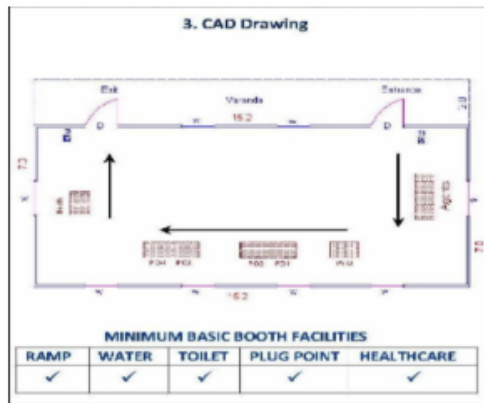

Nazri Naksha

Google Map View

Polling Station Building Front View

Polling Station Front View

Cad View

Key MAP View