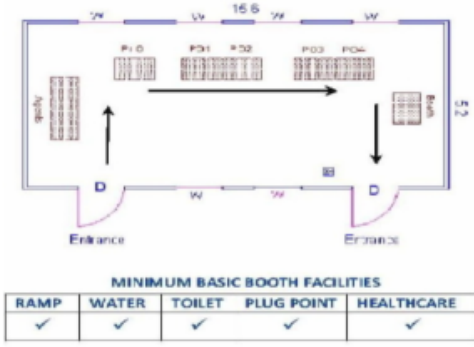

Cad View

Key MAP View

3. CAD Drawing