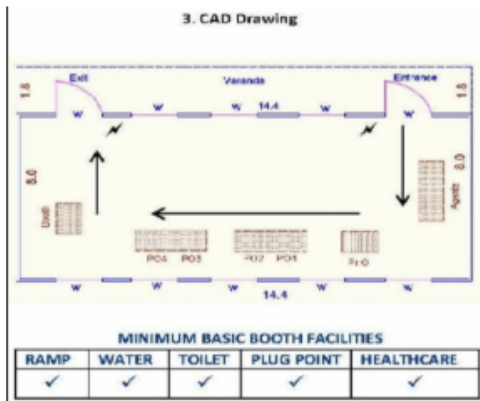

Nazri Naksha

Google Map View

Polling Station Building Front View

Polling Station Front View

Cad View

Key MAP View