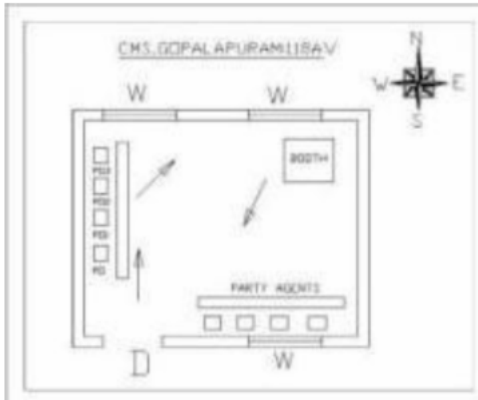

Nazri Naksha

Google Map View

Polling Station Building Front View

Polling Station Front View

Cad View

Key MAP View