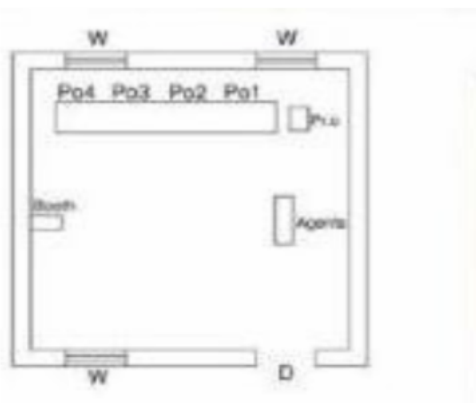

Nazri Naksha

Google Map View

Cad View