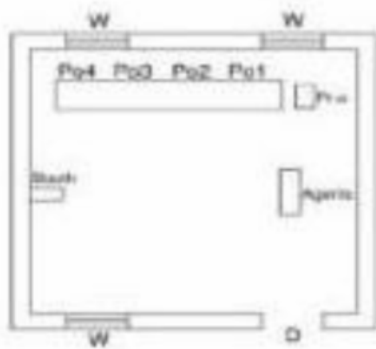

Nazri Naksha

Google Map View

Cad View