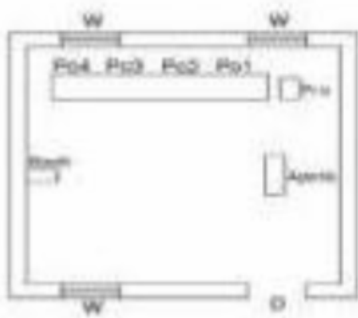

Nazri Naksha

Google Map View

Cad View

Key MAP View