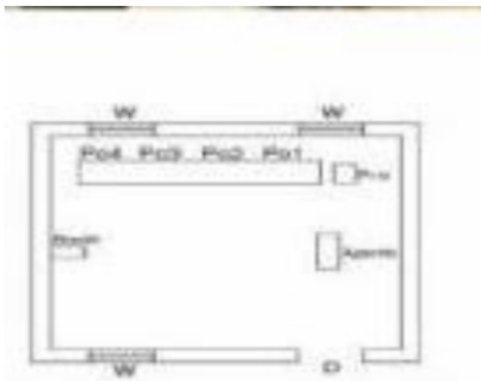

Nazri Naksha

Google Map View

Cad View