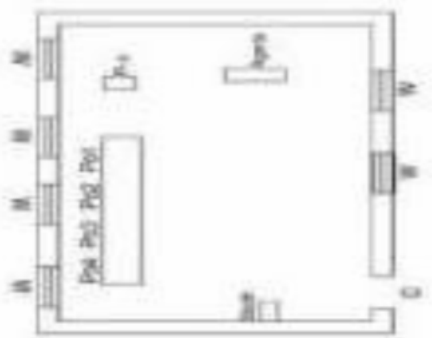

Nazri Naksha

Google Map View

Polling Station Building Front View

Polling Station Front View

Cad View

Key MAP View