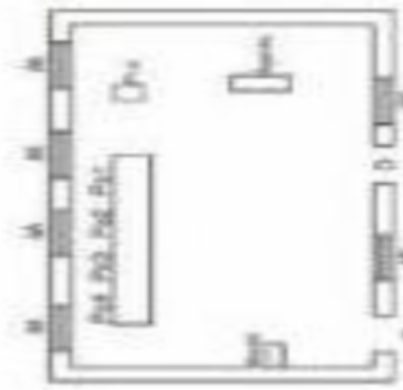

Nazri Naksha

Google Map View

Cad View