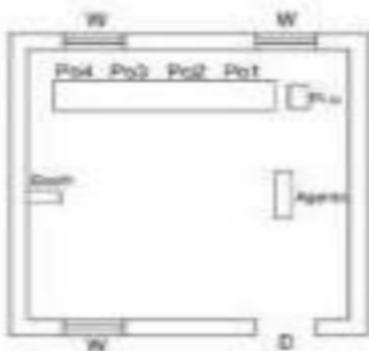

Nazri Naksha

Google Map View