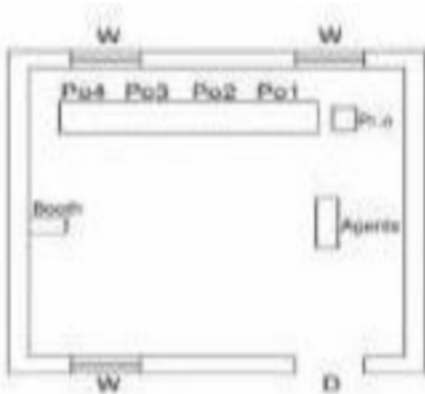

Nazri Naksha

Google Map View

Cad View

Key MAP View