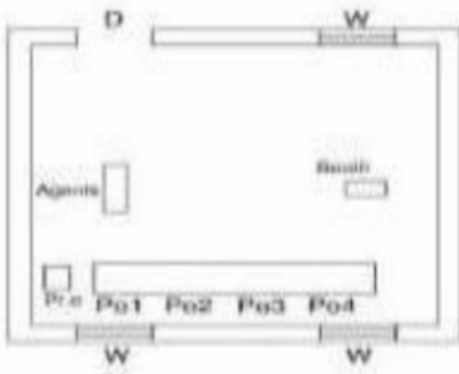

Nazri Naksha

Google Map View

Cad View

Key MAP View