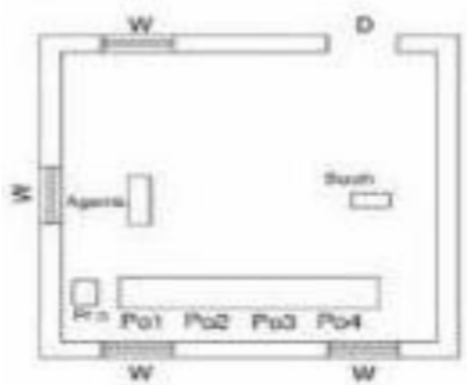

Nazri Naksha

Google Map View

Cad View

Key MAP View