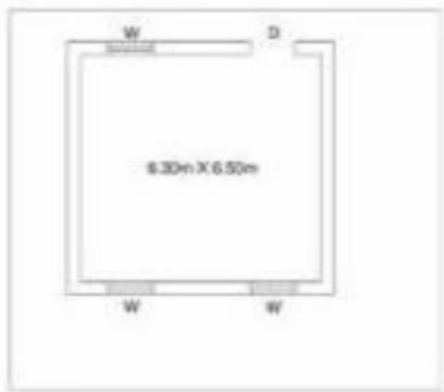

Nazri Naksha

Google Map View

Cad View