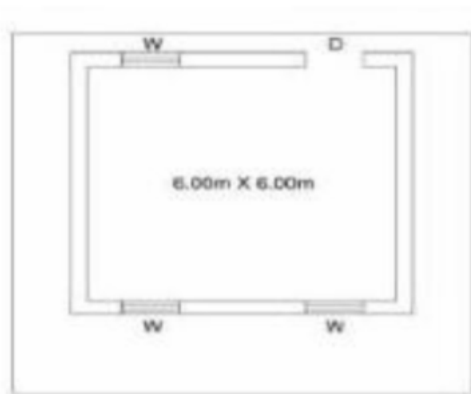

Nazri Naksha

Google Map View

Cad View