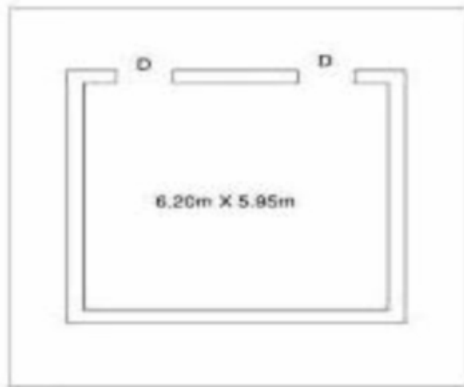

Nazri Naksha

Google Map View

Polling Station Building Front View

Polling Station Front View

Cad View

Key MAP View