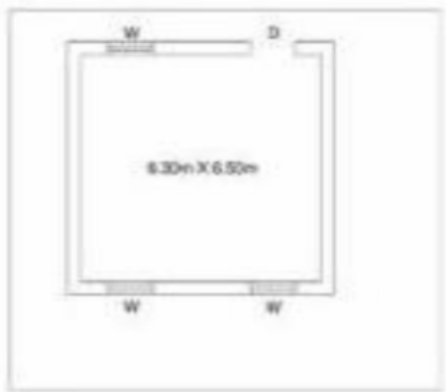

Nazri Naksha

Google Map View

Cad View