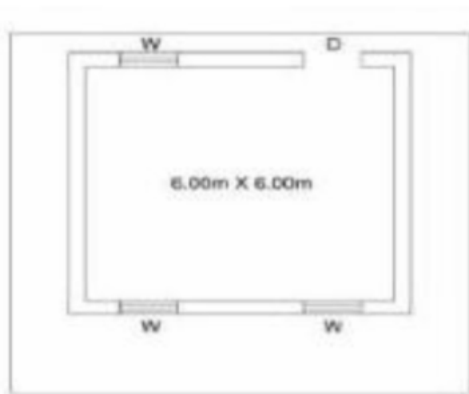

Nazri Naksha

Google Map View

Cad View