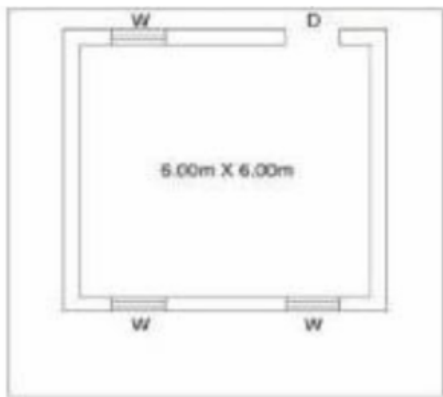

Nazri Naksha

Google Map View

Cad View