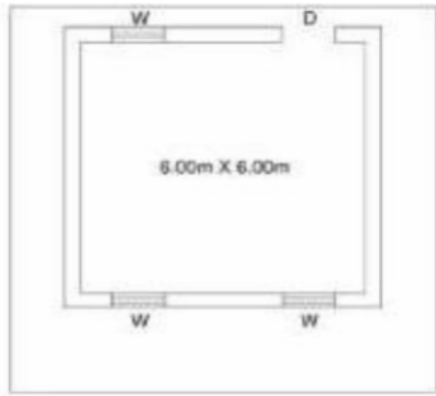

Nazri Naksha

Google Map View

Cad View