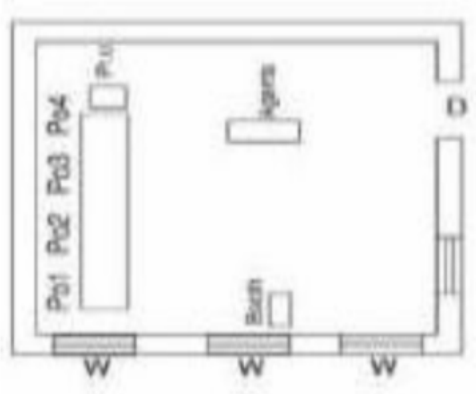

Nazri Naksha

Google Map View

Cad View