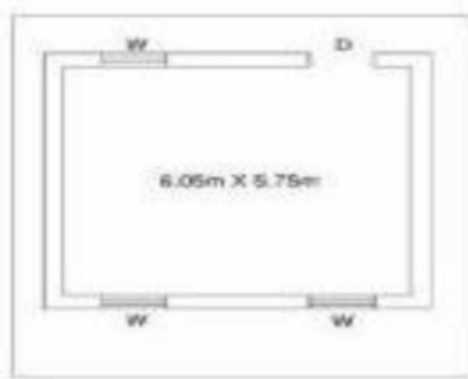

Nazri Naksha

Google Map View

Cad View

- (a) Landmarks
- (b) Road Names
- (c) Remarks