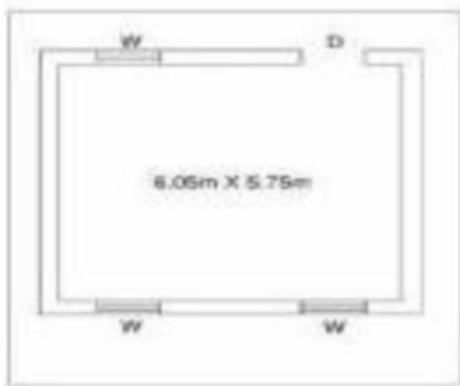

Nazri Naksha

Google Map View

Polling Station Building Front View

Polling Station Front View

Cad View

Key MAP View

- (a) Landmarks
- (b) Road Names
- (c) Remarks