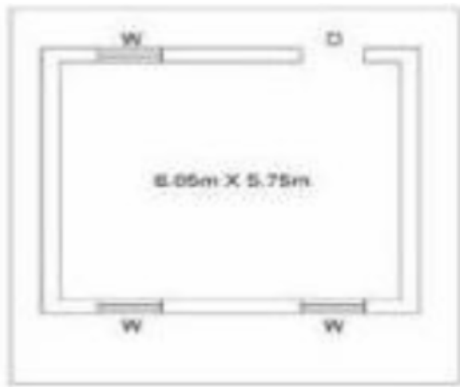

Nazri Naksha

Google Map View

Polling Station Building Front View

Polling Station Front View

Cad View

Key MAP View