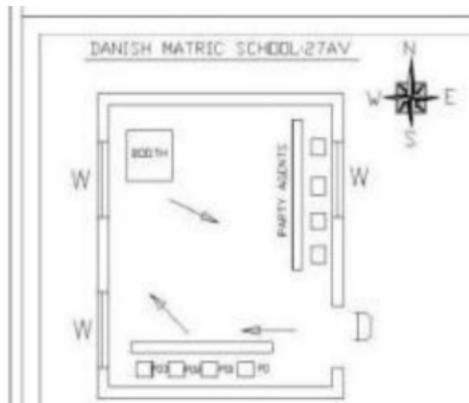

Nazri Naksha

Google Map View

Cad View