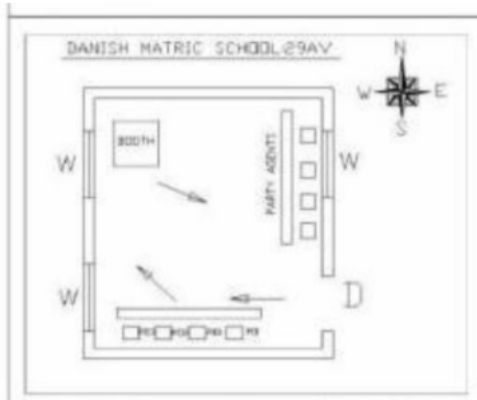

Nazri Naksha

Google Map View

Cad View