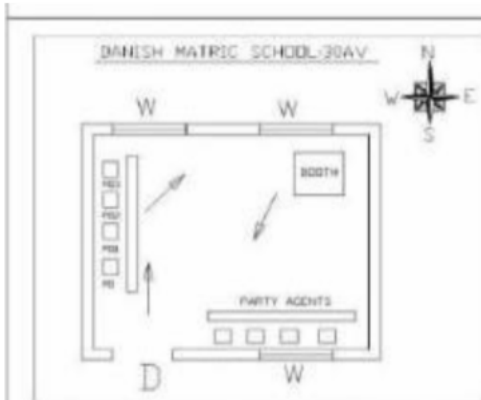

Nazri Naksha

Google Map View

Cad View