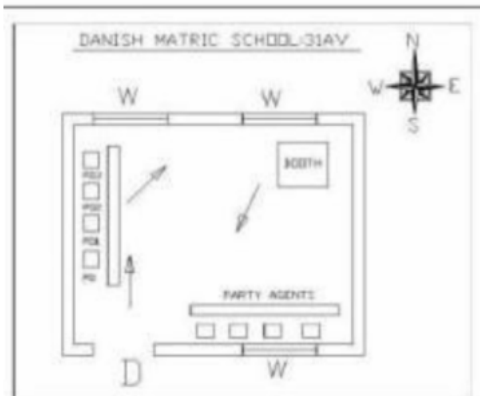

Nazri Naksha

Google Map View

Polling Station Building Front View

Polling Station Front View

Cad View

Key MAP View