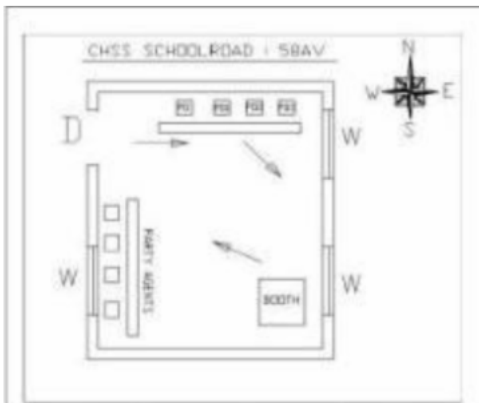

Nazri Naksha

Google Map View

Polling Station Building Front View

Polling Station Front View

Cad View

Key MAP View