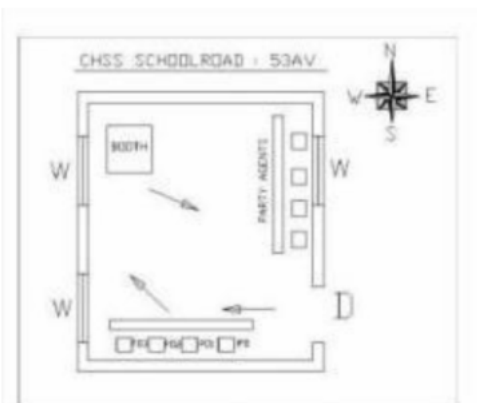

Nazri Naksha

Google Map View

Cad View