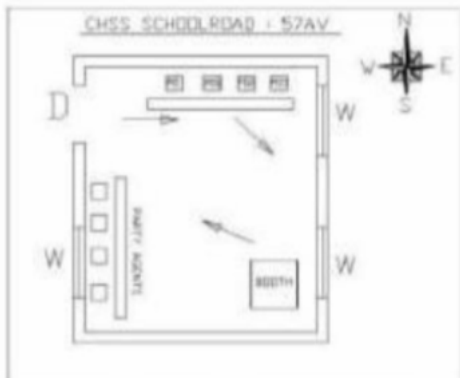

Google Map View

Cad View