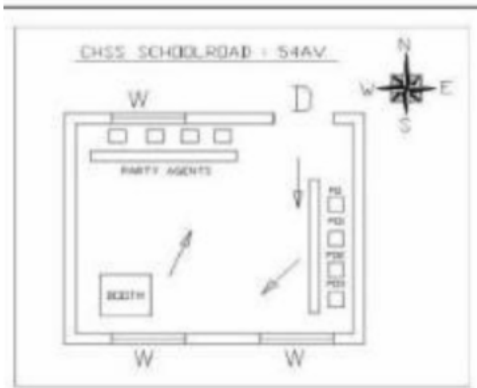

Nazri Naksha

Google Map View

Cad View