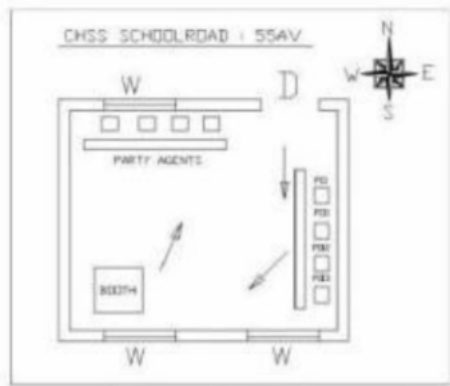

Nazri Naksha

Google Map View

Cad View