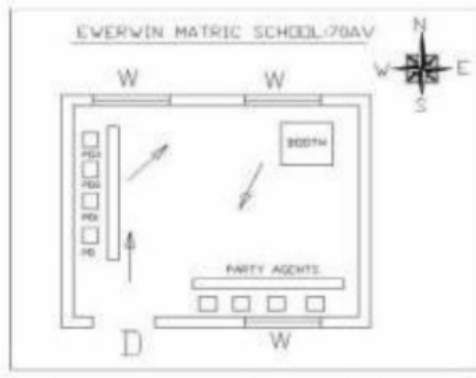

Nazri Naksha

Google Map View

Polling Station Building Front View

Polling Station Front View

Cad View

Key MAP View