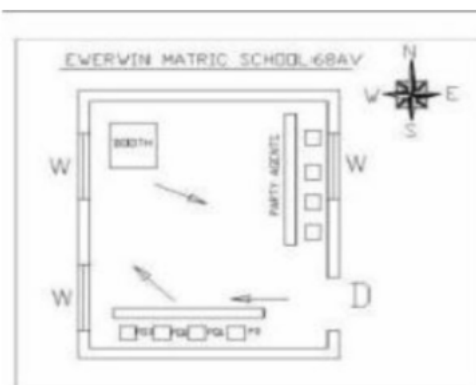

Nazri Naksha

Google Map View

Polling Station Building Front View

Polling Station Front View

Cad View

Key MAP View