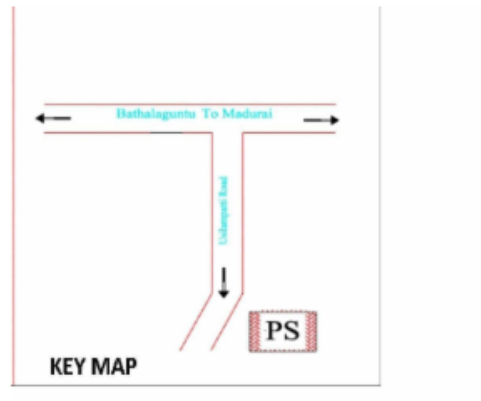

Cad View

Key MAP View

CAD DRAWING