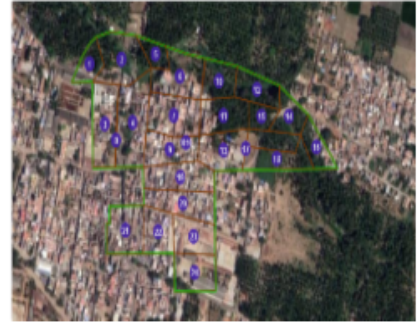

Nazri Naksha

Google Map View