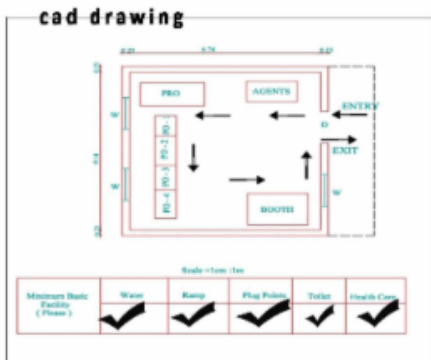

Nazri Naksha

Google Map View

Polling Station Building Front View

Polling Station Front View

Cad View

Key MAP View