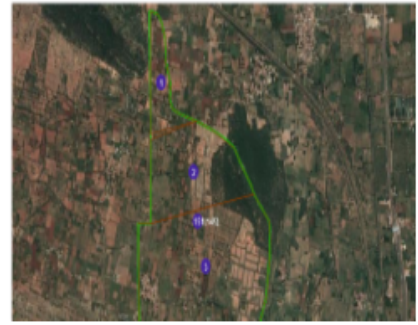

Nazri Naksha

Google Map View