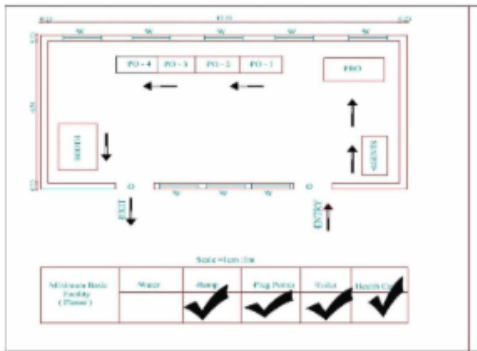

Cad View

Key MAP View

KEY MAP