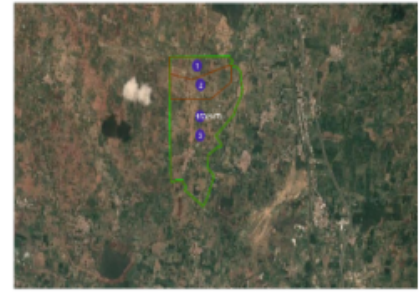

Nazri Naksha

Google Map View