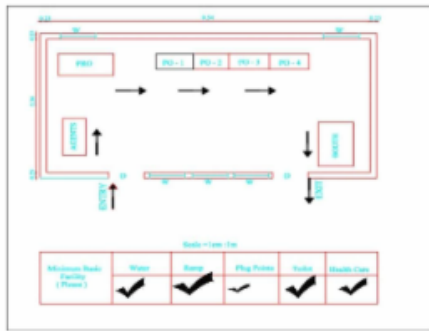

Cad View

Key MAP View

CAD DRAWING